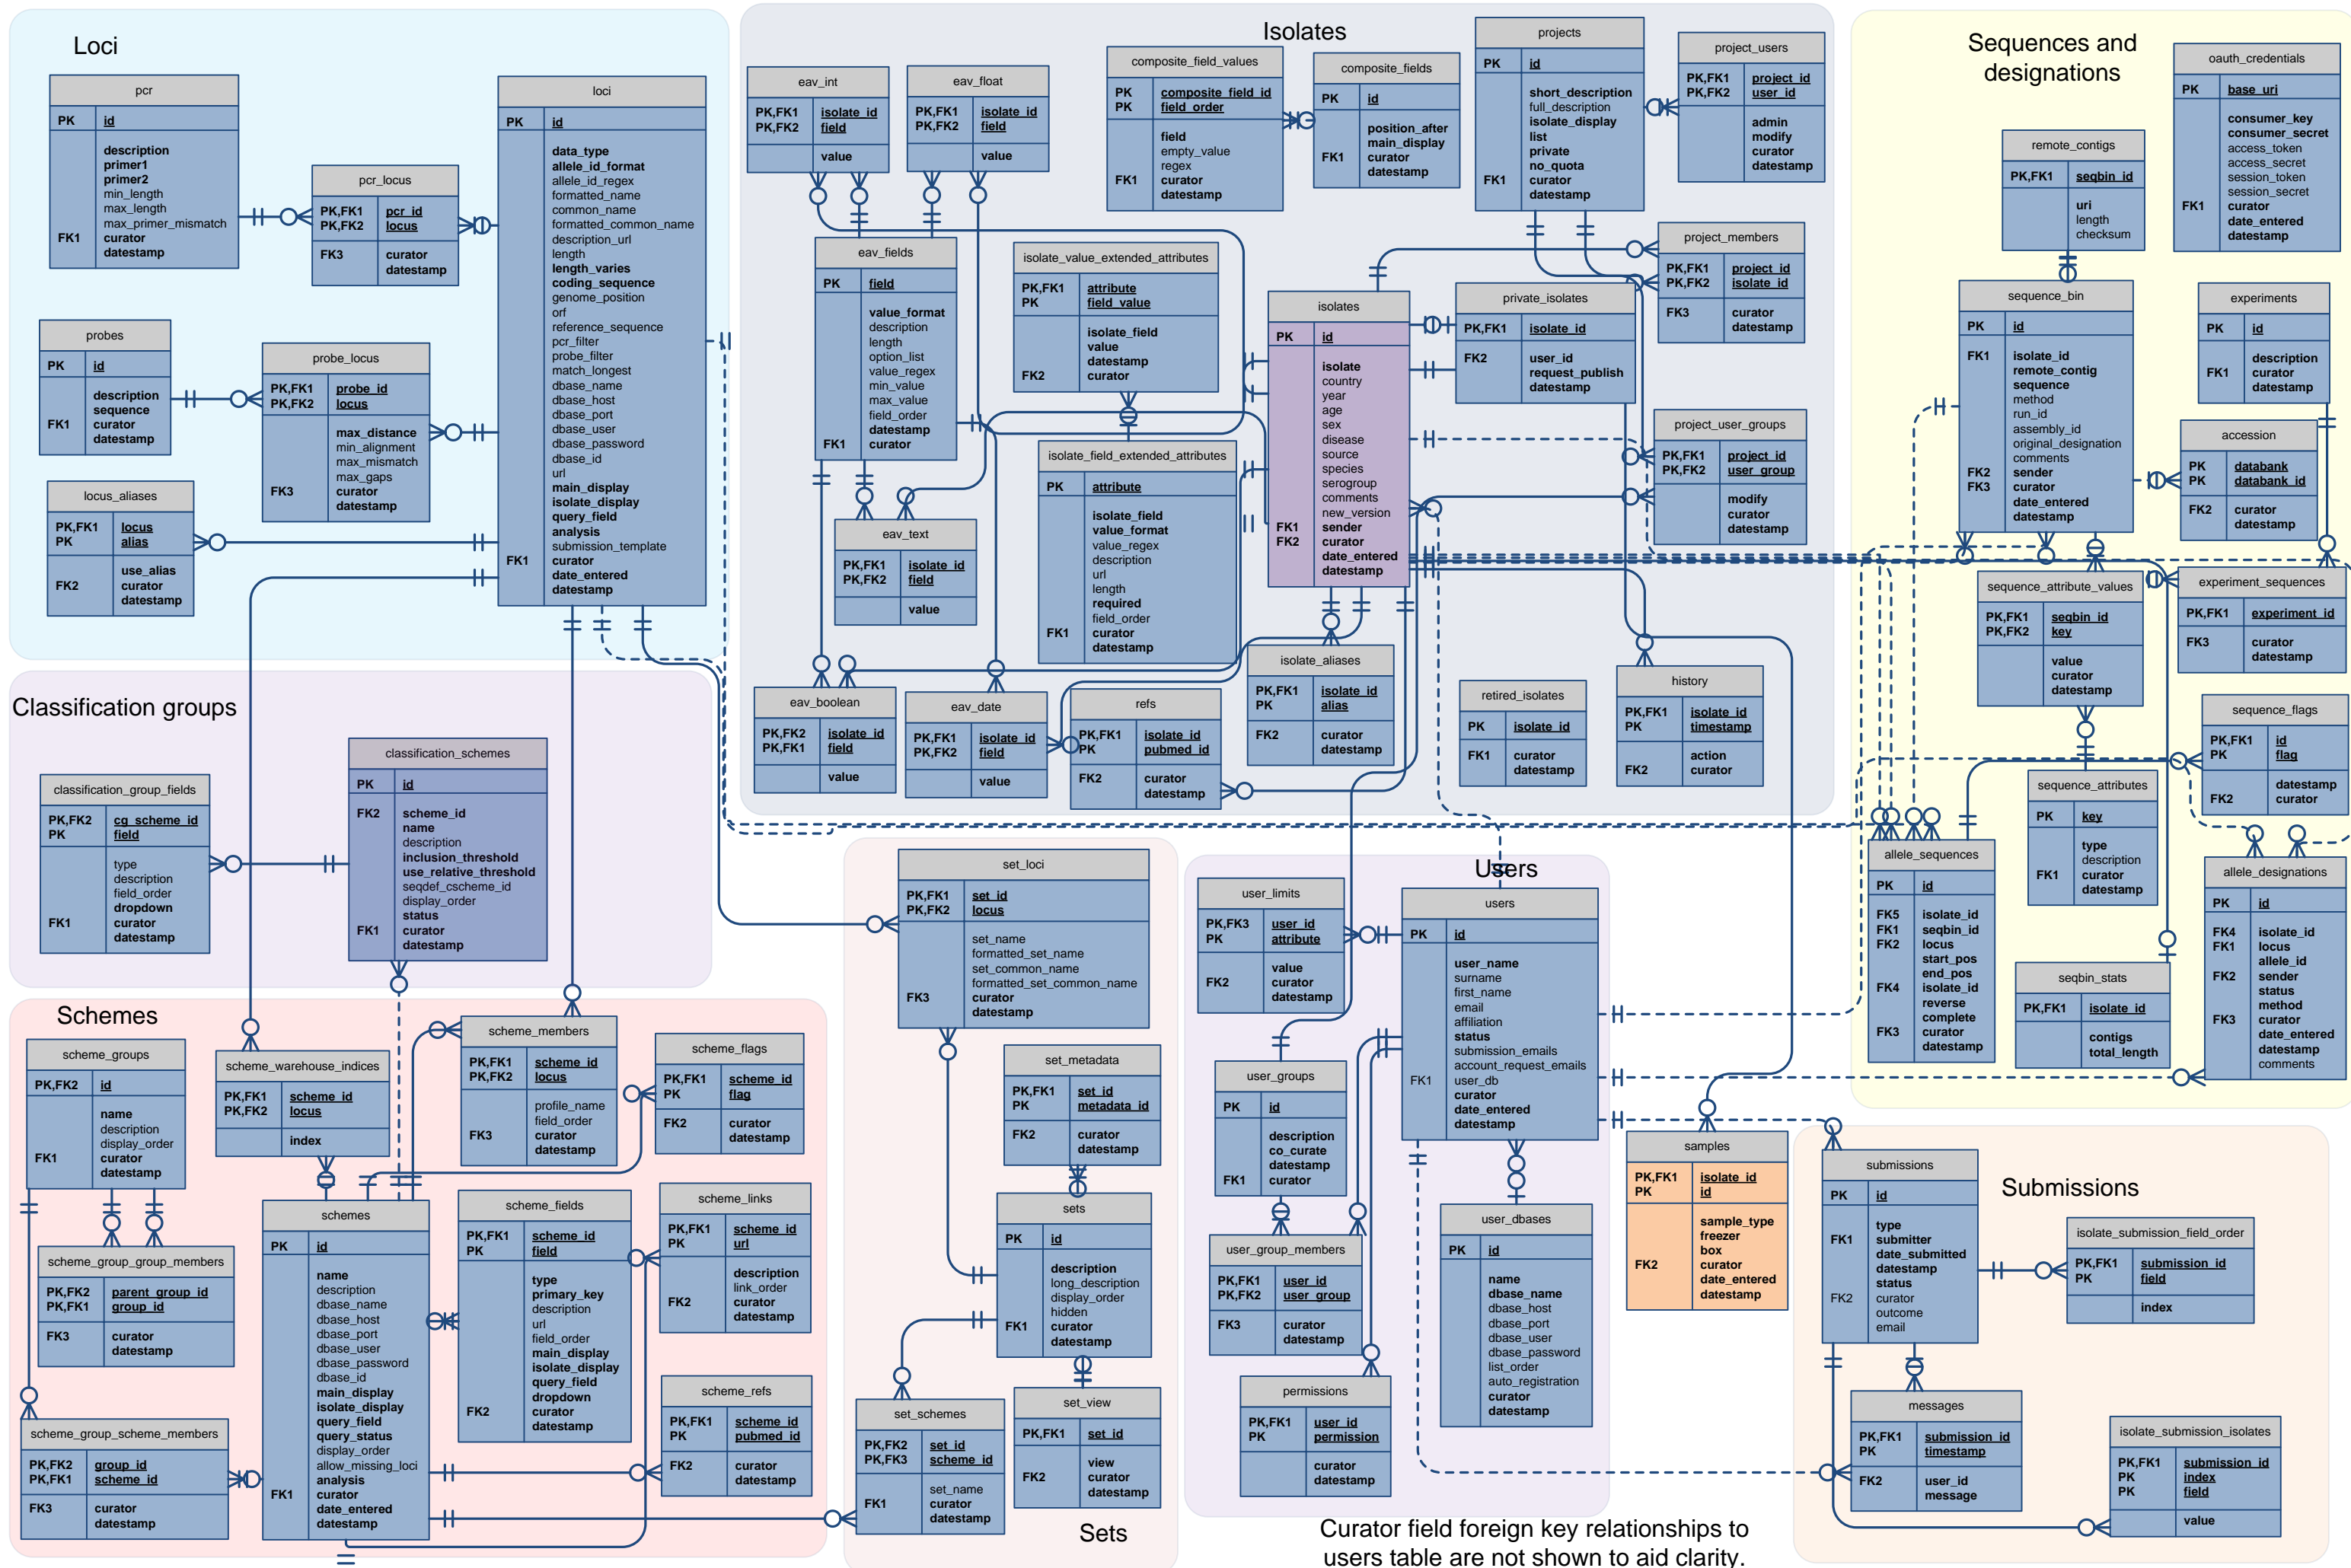

BIGSdb Isolate Database (version 1.19)

Curator field foreign key relationships to users table are not shown to aid clarity.